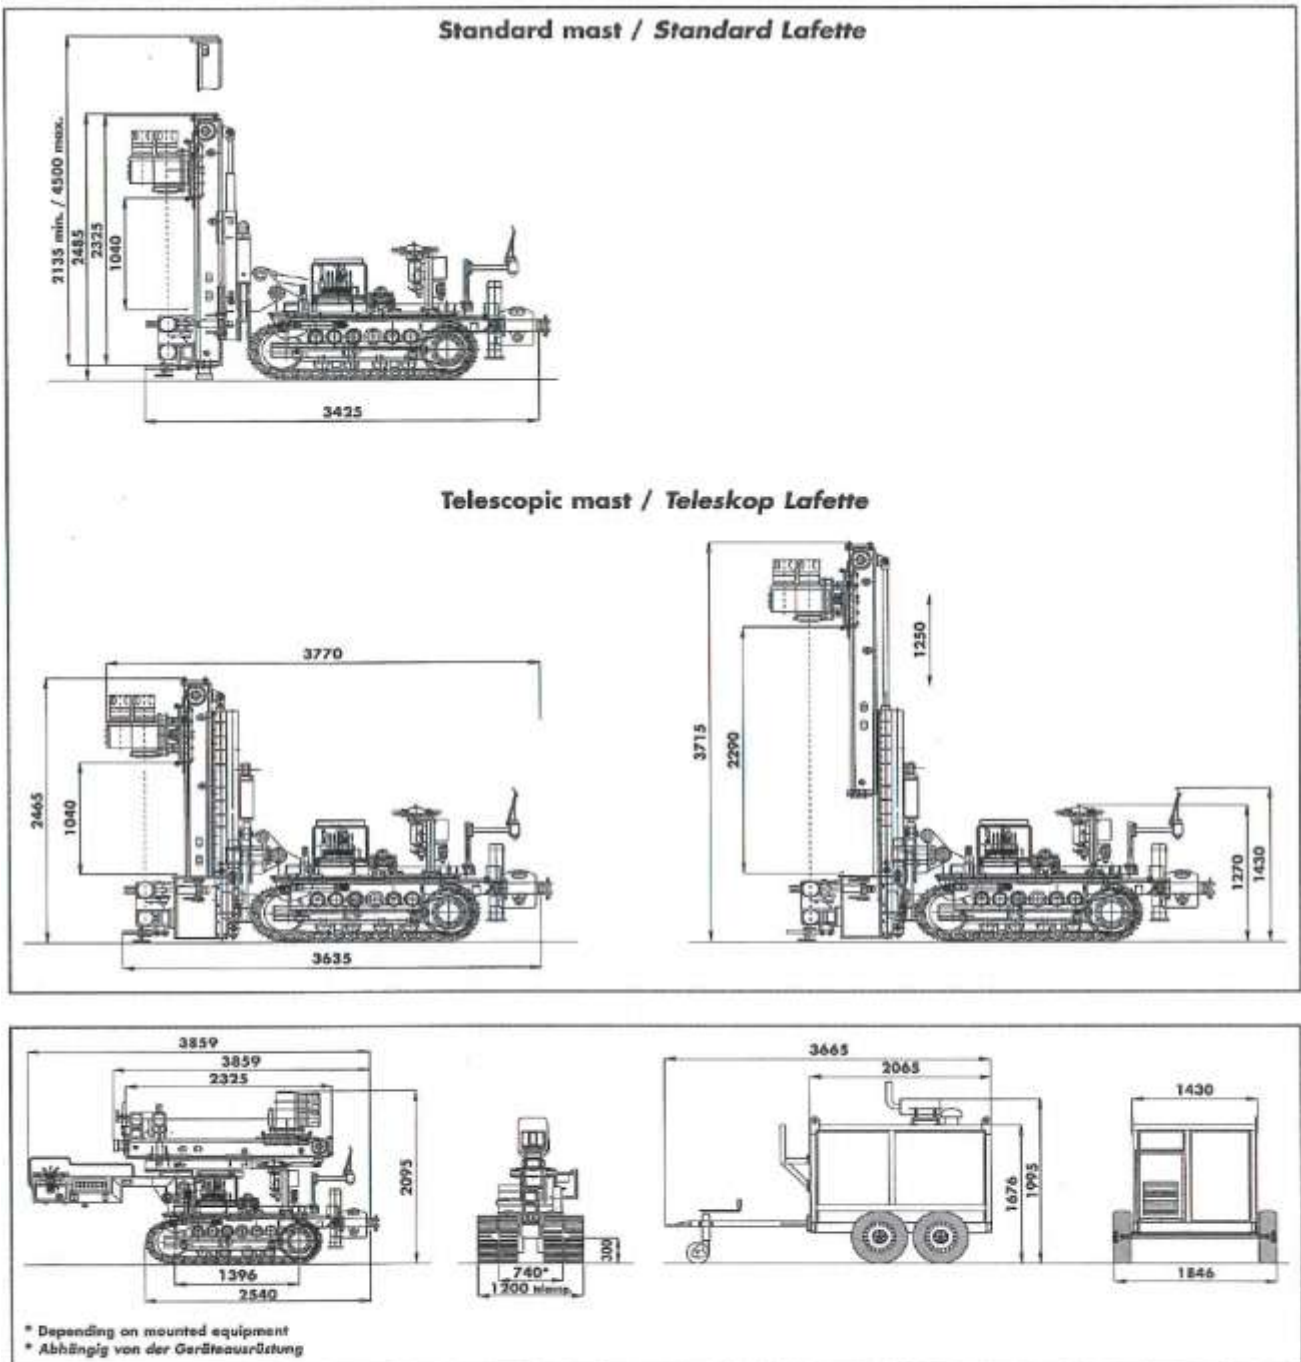

HUTTE HBR 203

Complete Rig Weight	6.0t
Access Width	900mm
Access Height	2600mm
Minimum operating width	1300mm
Typical operating Height Range	2700mm – 3600mm
Rotary Head Torque output	20,000 Nm
Max Retraction force	60kN
Max Crowd force	38kN
Power Pack Unit Type	Remote – Diesel 110 Hp
Power Pack Height / Width	H 2410mm / W1900mm
Power Pack weight	Max 2700 kg
Maximum diameter of Clamping device	510

Drilling Capabilities

Auger	260mm	320mm	350mm	450mm	600mm
Casing	300mm	345mm	390mm	508mm	660mm
Max. Drill Depth	25m	25m	25m	22m	12m
Max Cased Depth	–	10m	8m	8m	–

Overall weight - Machine 4200 kg / 5200 kg - Power Pack 2600 kg, depending on mounted equipment
Gewicht - Maschine 4200 kg / 5200 kg - Antriebsaggregat 2600 kg, abhängig von der Geräteausrüstung